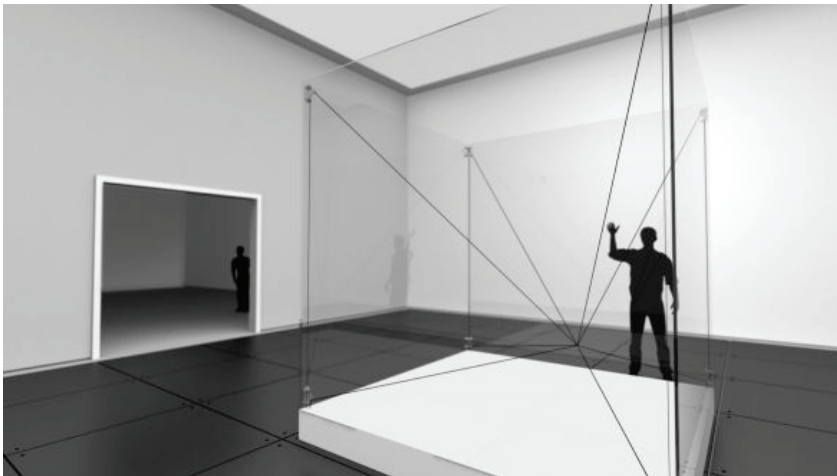

[Home](#)

[Real Estate](#)

[Career Center](#)

[Students](#)

[Classifieds](#)

[Conferences](#)

[Guides](#)

[Where to Pick Up MT](#)

[Subscribe](#)

[Advertise](#)

THE BEST WAY TO RENT OR BUY PROPERTY IN MOSCOW

The Moscow Times

[Archive](#) | [PDF](#)
[Mobile](#)

Issue 4749. Last Updated: 10/20/2011

[Home](#)

[News](#)

[Business](#)

[Opinion](#)

[Arts & Ideas](#)

[Blogs](#)

[Multimedia](#)

[Games](#)

Watch the 'Fly' Move as Installation Watches You

20 October 2011

By [Miguel Boluda](#)

Random International

A computer mockup of what "Fly" will look like when it opens Friday.

Some art shows have a buzz about them. A new addition to the Moscow Biennale, a mammoth show of contemporary art now running all over the city, will have that when it opens in Artplay on Friday.

London-based design studio rAndom International premieres "Fly," an installation that in a style typical to the company mixes technology and art. The work consists of a hanging microcamera, representing a fly, attached to eight wires within a 2-meter cube that mimics the movement of the insect in relation to people around it.

Each wire is controlled by a computer that calculates the object's course in real time, based on the positions and movements of those viewing the exhibit, explained Flo Ortkrass, a founder of rAndom International, which also has an installation at the Victoria & Albert museum in London.

This means that the object's movement will never become repetitive or entirely predictable. The success of the exhibit relies on the speed and precision of these calculations, so that the "fly" always appears to be reacting to its surroundings.

The exhibit intentionally straddles the line between art and science, Ortkrass said. "You don't wake up saying you do art or science," he said. Yes, it's a complex machine but the "raising of discourse makes it art."

Still, packed in a box, the fly is safe from any officious art critics who come armed with a fly swatter to discourse with the invention.

"Fly" is on show at Artplay until Oct. 30. 10 Nizhnaya Syromyatnicheskaya Ulitsa. Metro Chkalovskaya. Tel. 620-0883. www.artplay.ru